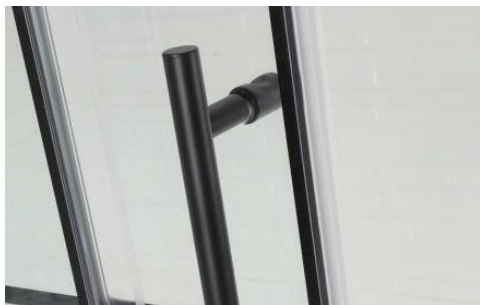

Frameless Single Sliding Shower Door AS2003

Name	Spec. (inch)	Glass Thickness	Color	Remark
Shower Door	(56-60) *76	10mm	Matte Black	1.Conform to the tempered glass certification standards ANSI Z97.1(SGCC); 2.3/8" thickness tempered glass with Unique Silk-Screen Single sliding shower door; 3.Frameless design, stainless steel 4 pair D70 rollers and anti-jumping knob on ROU rail, smooth sliding.